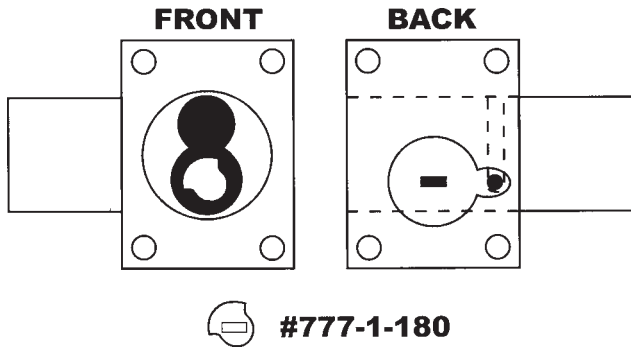

777 / 888 Driver Configurations

For Schlage Standard Cylinders

777 - Standard Cylinder Non Key Retaining

888 - Standard Cylinder Non Key Retaining

777 - Standard Cylinder DR-RH Key Retaining

888 - Standard Cylinder DW-VH Key Retaining

777 - Standard Cylinder DR-LH Key Retaining

888 - Standard Cylinder DW-IH Key Retaining

777 / 888 Driver Configurations

For Schlage Primus & Everest Cylinders

777 - Primus Cylinder Non Key Retaining

888 - Primus Cylinder Non Key Retaining