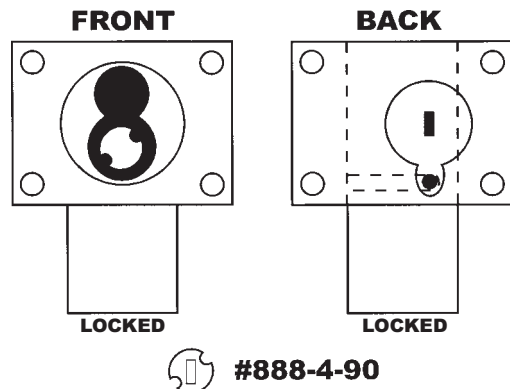

777 / 888 Driver Configurations

For Schlage Standard Cylinders

777 - Standard Cylinder Non Key Retaining

888 - Standard Cylinder Non Key Retaining

777 - Standard Cylinder DR-RH Key Retaining

888 - Standard Cylinder DW-VH Key Retaining

777 - Standard Cylinder DR-LH Key Retaining

888 - Standard Cylinder DW-IH Key Retaining

777 / 888 Driver Configurations

For Schlage Primus & Everest Cylinders

777 - Primus Cylinder Non Key Retaining

888 - Primus Cylinder Non Key Retaining