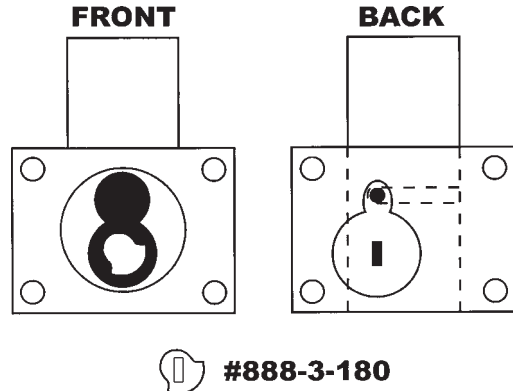

777 / 888 Driver Configurations

For Schlage Standard Cylinders

777 - Standard Cylinder Non Key Retaining

888 - Standard Cylinder Non Key Retaining

777 - Standard Cylinder DR-RH Key Retaining

888 - Standard Cylinder DW-VH Key Retaining

777 - Standard Cylinder DR-LH Key Retaining

888 - Standard Cylinder DW-IH Key Retaining

777 / 888 Driver Configurations

For Schlage Primus & Everest Cylinders

777 - Primus Cylinder Non Key Retaining

888 - Primus Cylinder Non Key Retaining