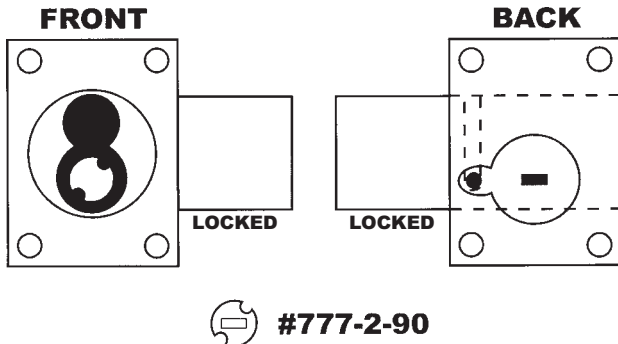

777 / 888 Driver Configurations

For Schlage Standard Cylinders

777 - Standard Cylinder Non Key Retaining

888 - Standard Cylinder Non Key Retaining

777 - Standard Cylinder DR-RH Key Retaining

888 - Standard Cylinder DW-VH Key Retaining

777 - Standard Cylinder DR-LH Key Retaining

888 - Standard Cylinder DW-IH Key Retaining

777 / 888 Driver Configurations

For Schlage Primus & Everest Cylinders

777 - Primus Cylinder Non Key Retaining

888 - Primus Cylinder Non Key Retaining