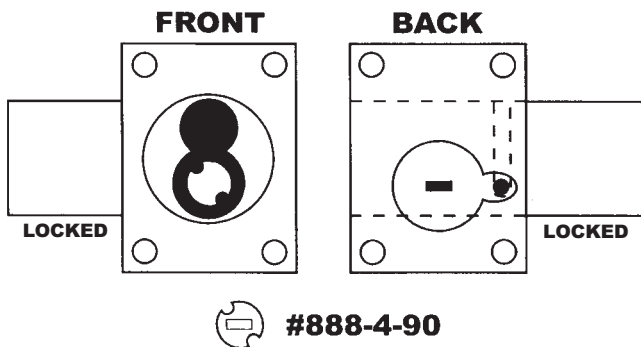

777 - Primus Cylinder DR-RH Key Retaining