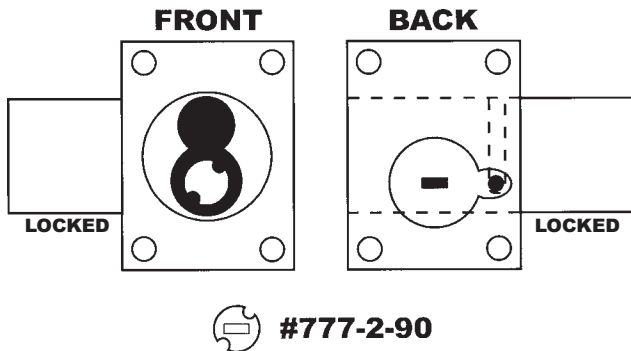

777 / 888 Driver Configurations

For Schlage Standard Cylinders

777 - Standard Cylinder Non Key Retaining

888 - Standard Cylinder Non Key Retaining

777 - Standard Cylinder DR-RH Key Retaining

888 - Standard Cylinder DW-VH Key Retaining

777 - Standard Cylinder DR-LH Key Retaining

888 - Standard Cylinder DW-IH Key Retaining

777 / 888 Driver Configurations

For Schlage Primus & Everest Cylinders

777 - Primus Cylinder Non Key Retaining

888 - Primus Cylinder Non Key Retaining