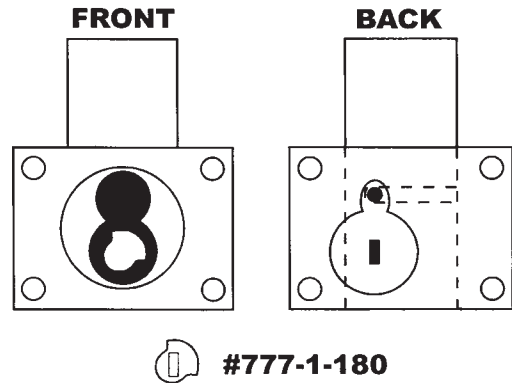

777 - Standard Cylinder DR-LH Key Retaining

888 - Standard Cylinder DW-IH Key Retaining

777 / 888 Driver Configurations

For Schlage Primus & Everest Cylinders

777 - Primus Cylinder Non Key Retaining

888 - Primus Cylinder Non Key Retaining