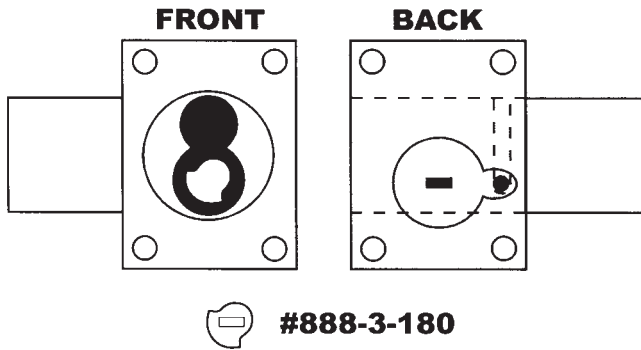

777 - Standard Cylinder DR-LH Key Retaining

888 - Standard Cylinder DW-IH Key Retaining

777 / 888 Driver Configurations

For Schlage Primus & Everest Cylinders

777 - Primus Cylinder Non Key Retaining

888 - Primus Cylinder Non Key Retaining