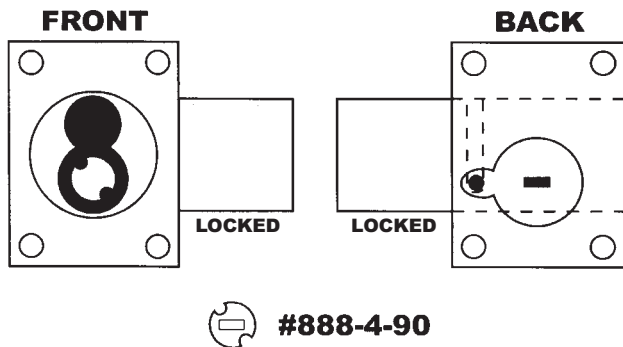

777 - Primus Cylinder DR-LH Key Retaining