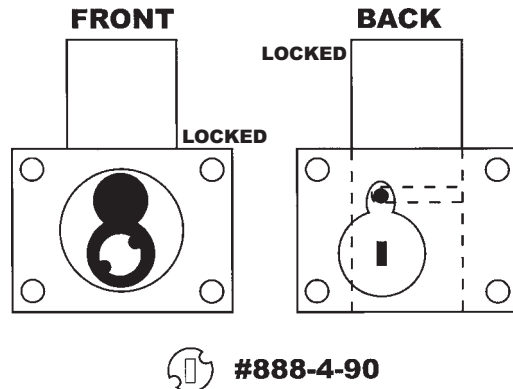

777 / 888 Driver Configurations

For Schlage Standard Cylinders

777 - Standard Cylinder Non Key Retaining

888 - Standard Cylinder Non Key Retaining

777 - Standard Cylinder DR-RH Key Retaining

888 - Standard Cylinder DW-VH Key Retaining

777 - Standard Cylinder DR-LH Key Retaining

888 - Standard Cylinder DW-IH Key Retaining

777 / 888 Driver Configurations

For Schlage Primus & Everest Cylinders

777 - Primus Cylinder Non Key Retaining

888 - Primus Cylinder Non Key Retaining