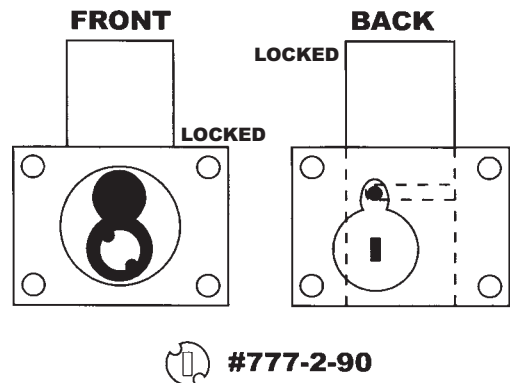

888 - Primus Cylinder DW-VH Key Retaining