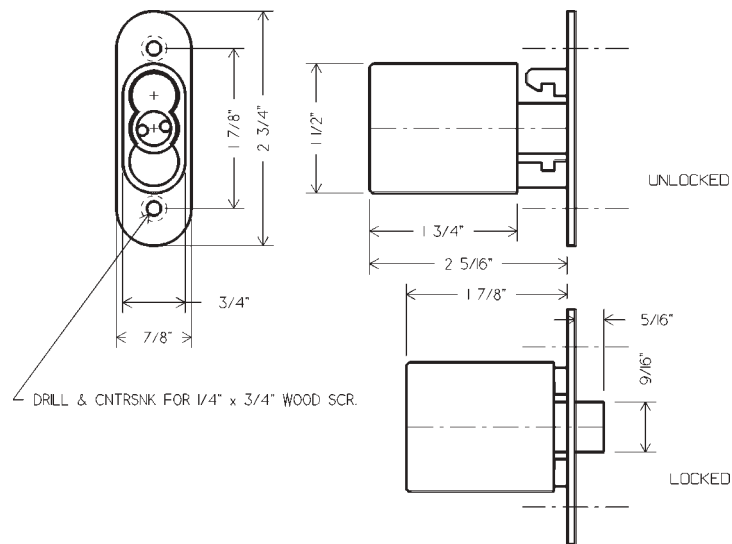

### Typical Installation

Title

Installation instructions for 722S series sliding door lock

Series

722S

Barrel Length

1"

Bolt type

Plunger

Mounting

Surface

Revision Date

06/2004

**OLYMPUS**  
LOCK, INC.