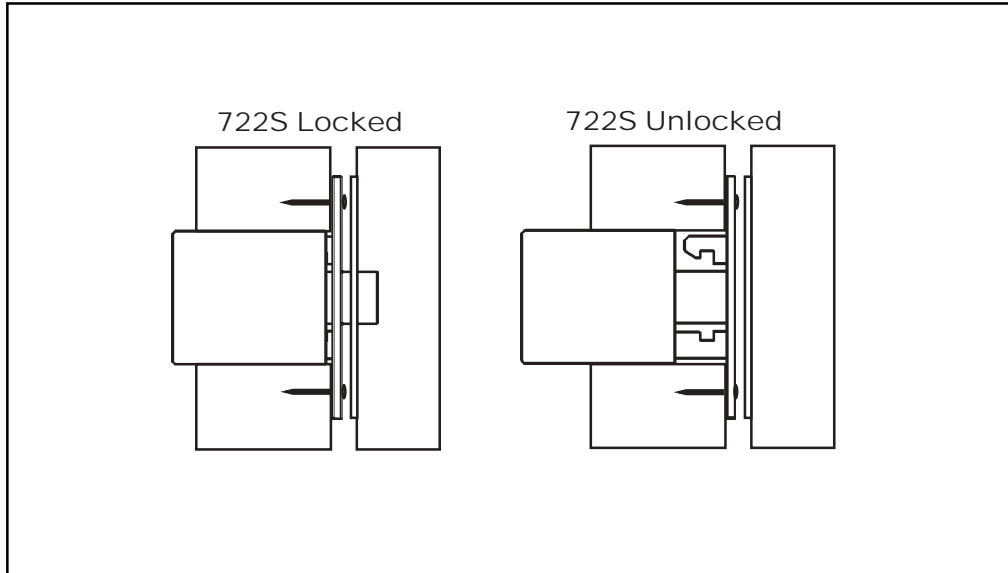

## 722S

### Typical Installation

Title

Installation instructions for 722S series sliding door lock

Series

722S

Barrel Length

1"

Bolt type

Plunger

Mounting

Surface

Revision Date

06/2004

**OLYMPUS**  
LOCK, INC.