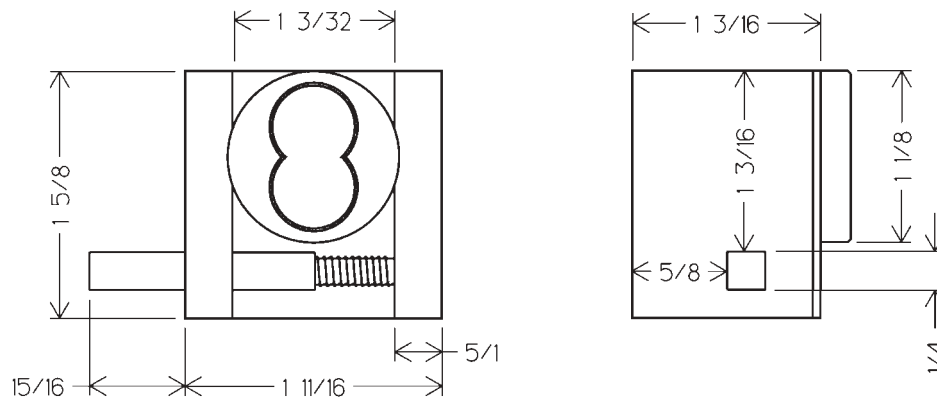

### Typical Installation

Title

Installation instructions for 728MBL series mail box lock

Series

728MBL

Barrel Length

1"

Bolt type