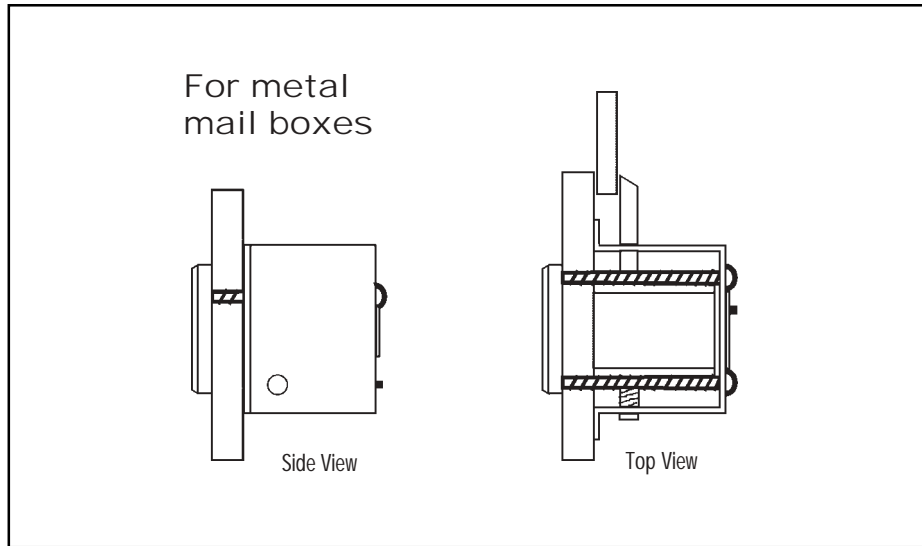

### Typical Installation

Title

Installation instructions for 728MBL series mail box lock

Series

728MBL

Barrel Length

1"

Bolt type