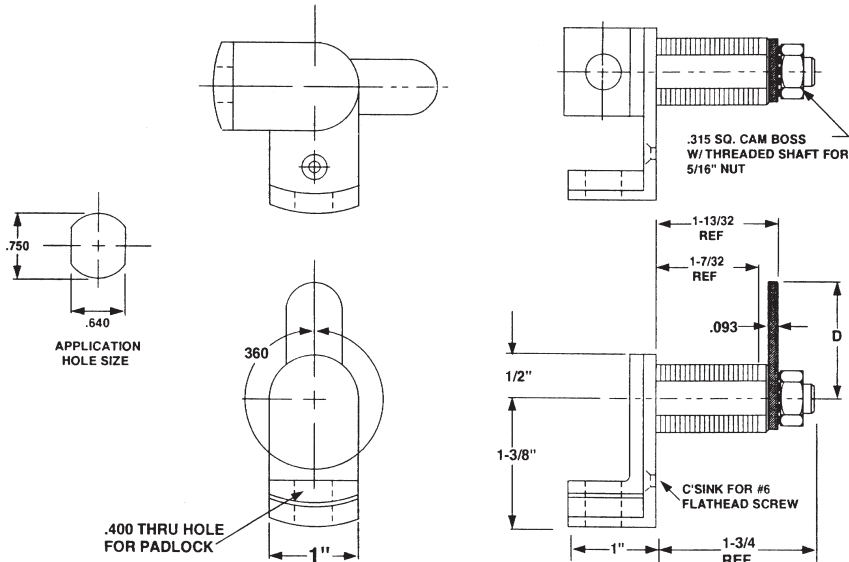

Installation Instructions

DCP

Typical Installation

Available separately:

DCNP ships standard with the following:

Title

Installation instructions for DCP series padlockable cam lock

Series

DCP

Barrel Length

See Chart

Bolt type

Cam Lock

Mounting

Surface

Revision Date