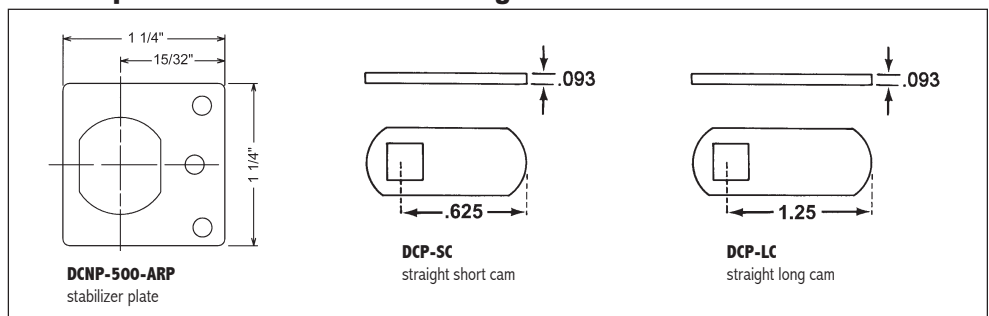

Installation Instructions

DCP

Typical Installation

Available separately:

DCNP ships standard with the following:

Title

Installation instructions for DCP series padlockable cam lock

Series

DCP

Barrel Length

See Chart

Bolt type

Cam Lock

Mounting

Surface

Revision Date