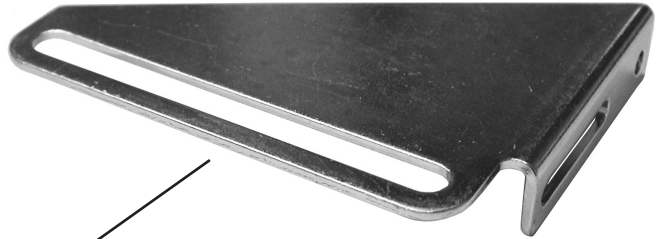

Product

12-4-ZP

Adjustable Frameless
Drawer Strike

Attaches to the side of cabinet interior.

Our new frameless drawer strike provides a locking point when there is no frame between drawers. This strike is mounted on the side of the cabinet frame and provides a locking point when no other locking points are available.
Finish: zinc plated