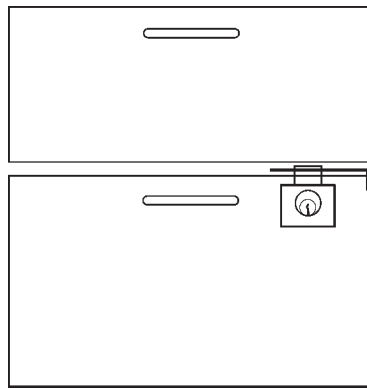

Product

12-4-ZP

Adjustable Frameless
Drawer Strike

Attaches to the side of cabinet interior.

Our new frameless drawer strike provides a locking point when there is no frame between drawers. This strike is mounted on the side of the cabinet frame and provides a locking point when no other locking points are available.
Finish: zinc plated