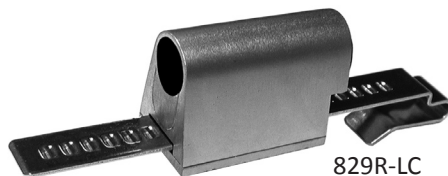

Product

KIK Cylinders

Data Sheet

Ilco Key-in-Knob Replacement Cylinders for use with Olympus Lock Schlage compatible “less cylinder” cabinet locks

Olympus Lock Schlage compatible “less cylinder” cabinet locks are compatible for use with the Ilco key-in-knob replacement cylinder #1599 as shown in the chart below. The #1599 cylinder is available in the 32 keyways listed below.

Ilco Model No.	1599
Line Art Picture	
Application	Universal Combination KIK/KILKID Schlage, Arrow & All Similar
Tailpieces	6 Tailpieces 3 KIK/KIL & 3 KID
Tailpiece Attachment Method	Screwcap
Available Keyways	32 Keyways

Available Keyways

Arrow 1179	AA
Corbin 59 A1-2	CD
Corbin 60	CA
Corbin 67	CB
Corbin 77	CC
Corbin/Russwin L4	CE
Dexter 67	XE
DO5-DO6	DB
Dominion 1054F	DA
Ilco Composite	NA
Kwikset 1176	KS
Lockwood 1004	LA
Lori 80	UE
Lori Centric 90	UD
Lori Composite	NB
Lori L100	UB
Russwin 981R	RA
Russwin D1	RB
Russwin 981/852 Composite	RC
Sargent LA	GA
Sargent LA-LC	GB
Sargent RA-RC	GC
Schlage C-L	SX
Schlage E	SE
Schlage F	SF
Schlage C	SC
Segal 9	FA
Weiser/Falcon E	WA
Weiser 1555	WE
ILCO X1054K	UA
Yale 8 (5 pin only)	YA
Yale GA (5 pin only)	YG