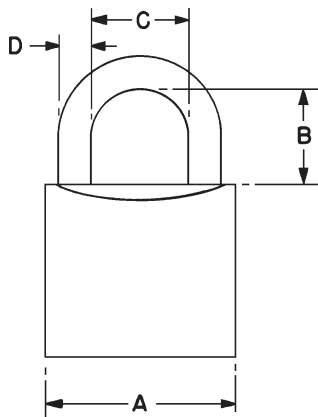

Mountain Padlocks

Blister Packed Brass Padlocks

General Specifications

Mountain Series Padlocks

- **Cylinder:** Pin tumbler
- **Body:** Solid brass body
- **Shackle:** Hardened steel shackle
- **Internal parts:** Brass internal parts
- **Locking:** Heel & toe locking
- **Keying:** Keyed different or keyed alike
- **Function:** All weather, indoor/outdoor
- **Includes:** 3 keys per lock
- **Packaged:** Blister packed

Mountain Series Keyblanks

Part #	Fits Item	Packaged
KB220	BP075	50/box
KB225	BP100	50/box
KB235	BP125	50/box
KB240	BP150/BP175	50/box
KB250	BP200	50/box

- **A** = Body size
- **B** = Distance between top of lock and inside shackle
- **C** = Width of inside shackle
- **D** = Shackle diameter

MOUNTAIN PADLOCKS

Part #	A	Keying	B	C	D	Box Qty	Weight
BP075	3/4"	KD or KA #30	1/2"	1/2"	5/32"	10	1.1 lbs.
BP100	1"	KD or KA #40 & #45	1/2"	1/2"	5/32"	10	1.1 lbs.
BP125	1-1/4"	KD or KA #51	5/8"	5/8"	7/32"	10	2.1 lbs.
BP125-LS	1-1/4"	KD or KA #51 & #59	2-1/8"	5/8"	7/32"	10	3.1 lbs.
BP150	1-1/2"	KD or KA #60, #61 & #65	7/8"	7/8"	1/4"	10	3.9 lbs.
BP150-LS	1-1/2"	KD or KA #60 & #65	2-1/2"	7/8"	1/4"	10	4.7 lbs.
BP175	1-3/4"	KD or KA #70 & #75	1"	1"	9/32"	5	2.9 lbs.
BP200	2"	KD or KA #80	1-1/8"	1"	11/32"	5	3.1 lbs.

Note: All fractional measurements are approximate.