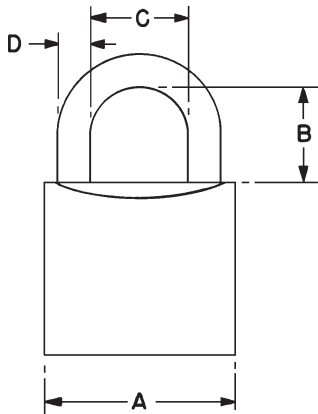

Olympus Padlocks

Box Packed Brass Padlocks

General Specifications

Mountain Series Padlocks

Cylinder: Pin tumbler
Body: Solid brass body
Shackle: Chrome-plated, hardened steel shackle
Internal parts: Brass internal parts
Locking: Heel & toe locking
Keying: Keyed different or keyed alike
Function: All weather, indoor/outdoor
Includes: 3 keys per lock
Packaged: Boxed

Olympus Series Keyblanks

Part #	Fits Item	Packaged
361A/361B	B075	100/bag
362A/362B	B100	100/bag
363A/363B	B125	100/bag
364A/364B	B150	100/bag
365A/365B	B200	100/bag
366A/366B	B250	100/bag

- **A** = Body size
- **B** = Distance between top of lock and inside shackle
- **C** = Width of inside shackle
- **D** = Shackle diameter

OLYMPUS PADLOCKS

Part #	A	Keying	B	C	D	Box Qty	Weight
B075	3/4"	KD or KA #5 & #25	3/8"	3/8"	1/8"	12	1.0 lbs.
B100	1"	KD or KA #10	1/2"	1/2"	5/32"	6	1.0 lbs.
B125	1-1/4"	KD or KA #1 & #3	5/8"	5/8"	7/32"	6	1.5 lbs.
B125-LS	1-1/4"	KD or KA #1	2-1/2"	5/8"	7/32"	6	1.7 lbs.
B150	1-1/2"	KD or KA #2, #4, #9 #11 & #12	3/4"	3/4"	1/4"	6	2.2 lbs.
B150-LS	1-1/2"	KD or KA #2 & #4	2-3/4"	3/4"	1/4"	6	2.7 lbs.
B175	1-3/4"	KD or KA #14	1-1/8"	7/8"	5/16"	6	3.0 lbs.
B200	2"	KD or KA #14 & #15	1"	1"	11/32"	6	4.2 lbs.
B250	2-1/2"	KD or KA #6, #7 & #8 (Boxed only)	1-1/4"	1-1/4"	7/16"	6	7.5 lbs.

Note: All fractional measurements are approximate.