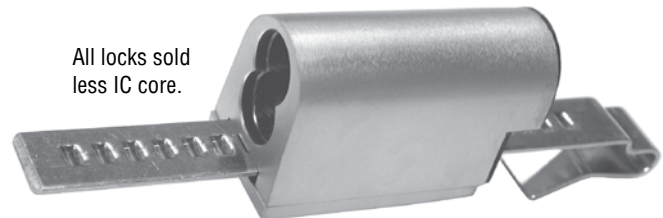

Stronger bolt: Our stainless steel bolt will withstand repeated abuse without breaking.

Retrofits: National C8137.

Mounting: Ships standard with brass fixing nut.

Spring clip: Optional spring clip is available for clip mounting if desired. The lock comes standard with clip mounting locations for 0" to 11/64" material thicknesses.

In stock at Olympus!

931 Features & Benefits

- Accepts Medeco, Yale & Assa's Yale-compatible 6 pin IC cores.
- Locks are sold less core.
- Includes 3 ea. #10-350, 1/8" plastic spacers to fit various material thickness
- Includes 1 ea. #10-054, 1/4" bar strike and 1 ea. #10-055, 1/2" bar strike.
- Each lock includes plastic actuator to functionally test lock without core.

931 Series

The 931 Series door and drawer cabinet locks accept Medeco, Yale and ASSA's Yale compatible 6-pin interchangeable core cylinders. These locks allow you to key your cabinets into your new or existing Medeco or Yale door hardware system.

729R Features & Benefits

- True ratcheting function! No key required to relock doors.
- Alternate straps fit a variety of material thicknesses.
- The straps #1 (included) and #2 can be clamped on or our alternate strap #3 can be secured by the use of two set screws.
- Overhang on back of lock prevents prying doors apart.
- Each lock includes plastic actuator to functionally test lock without core.